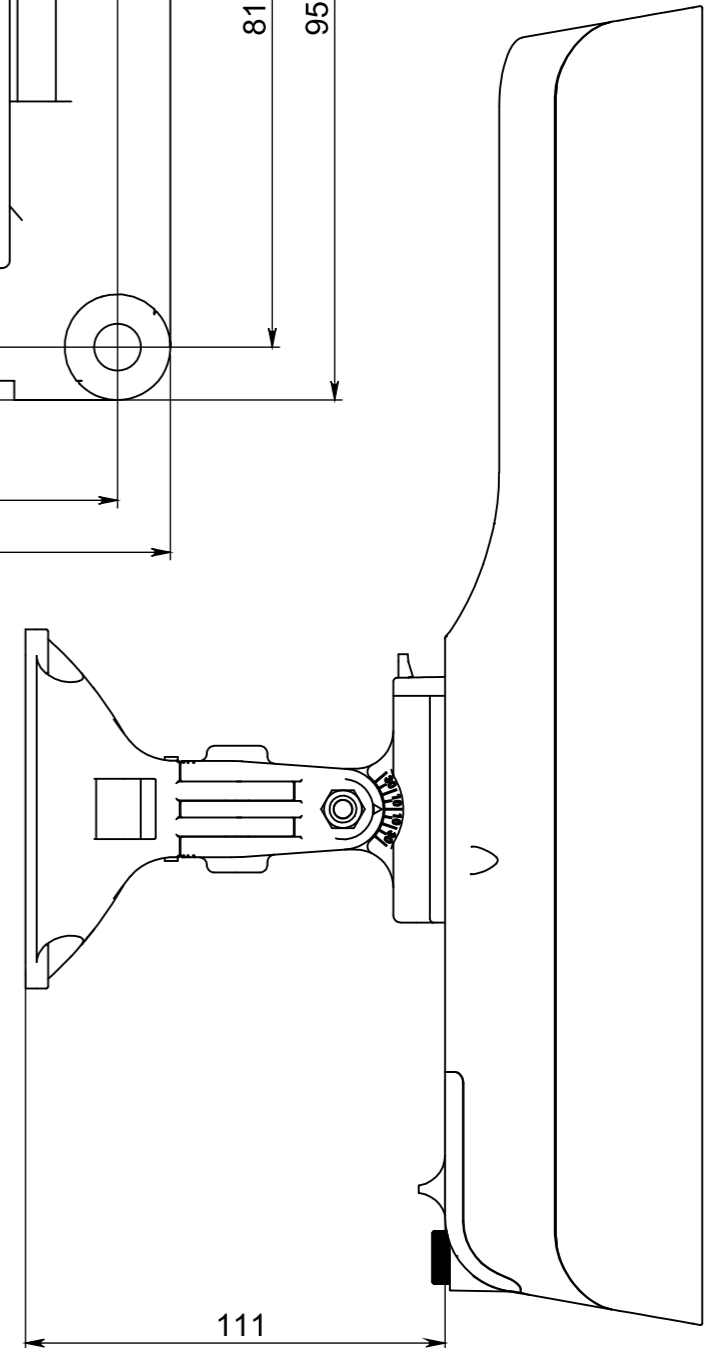

Ø6,2
x4

PRODUCT DIMENSIONS

	mANTBox 2 12s, mANTBox 15s, mANTBox 52 15s		
	DIMENSIONS ARE IN MILLIMETERS		

TOP

BOTTOM

PRODUCT OUTDOOR MOUNTING

mANTBox 2 12s, mANTBox 15s, mANTBox 52 15s

DIMENSIONS ARE IN MILLIMETERS