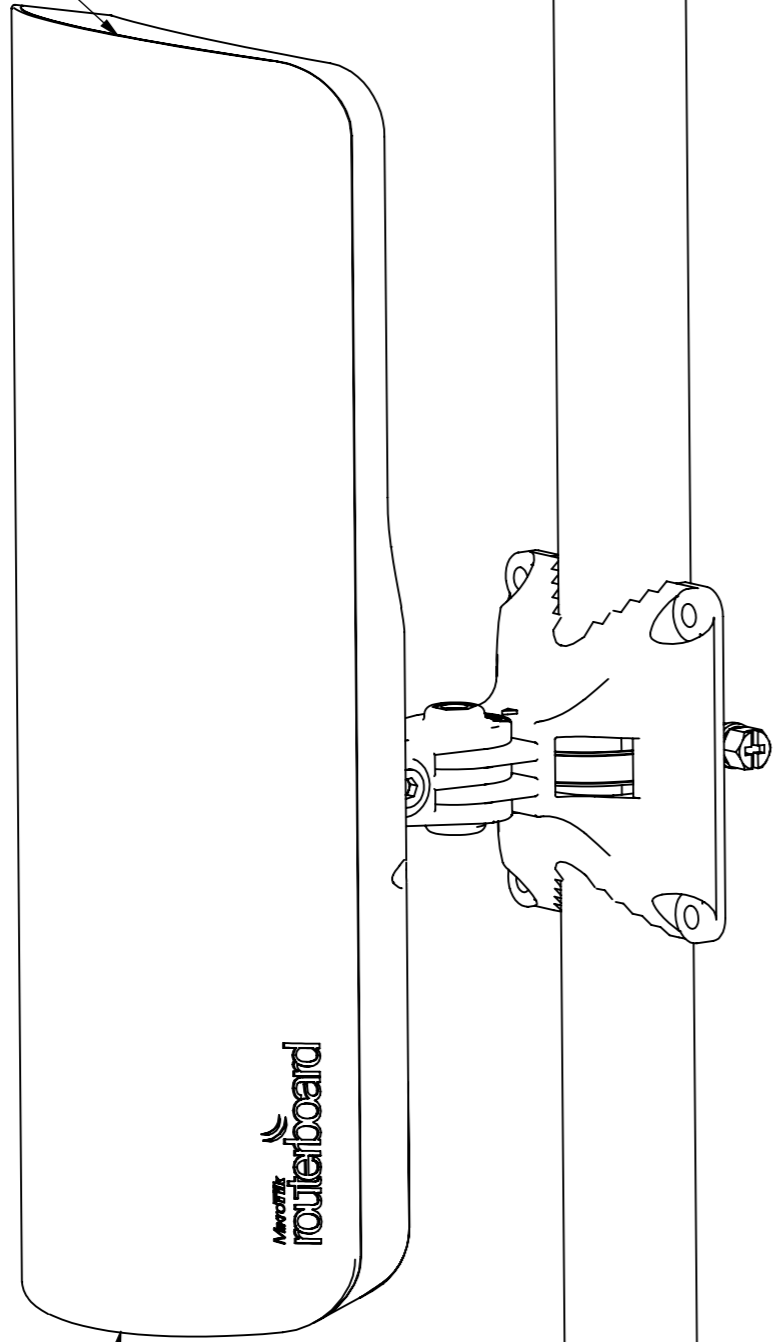

Ø6,2
x4

PRODUCT DIMENSIONS

	mANTBox 2 12s, mANTBox 15s, mANTBox 52 15s		
	DIMENSIONS ARE IN MILLIMETERS		

TOP

BOTTOM

PRODUCT OUTDOOR MOUNTING

mANTBox 2 12s, mANTBox 15s, mANTBox 52 15s

DIMENSIONS ARE IN MILLIMETERS