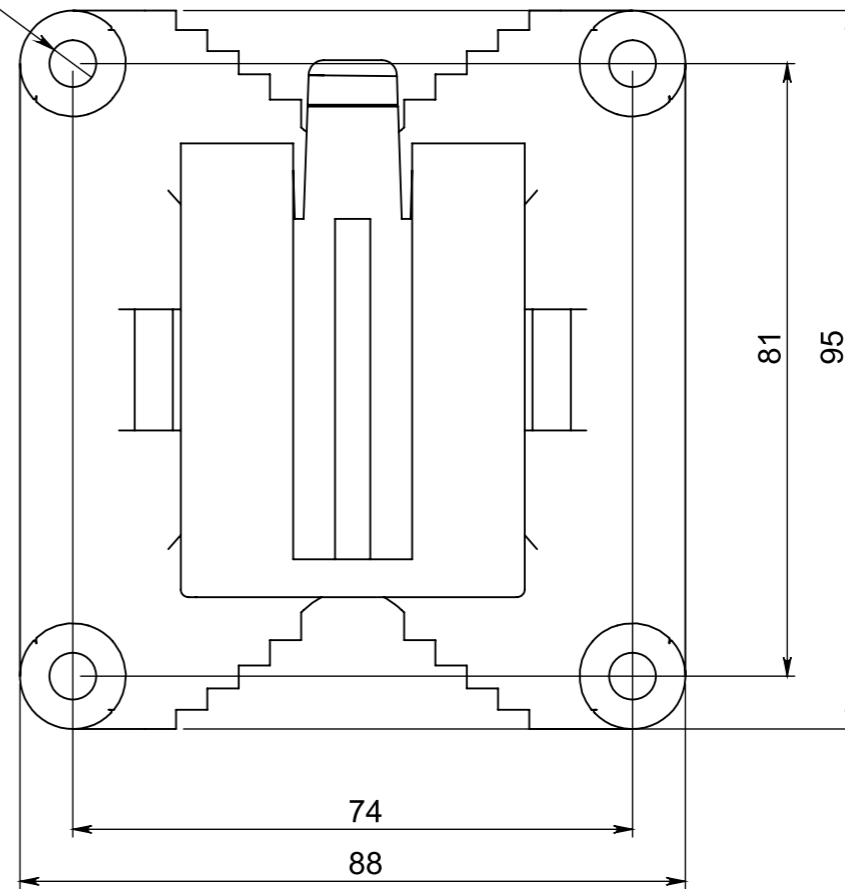

Ø6,2
x4

PRODUCT DIMENSIONS

	mANTBox 2 12s, mANTBox 15s, mANTBox 52 15s		
	DIMENSIONS ARE IN MILLIMETERS		

TOP

BOTTOM

PRODUCT OUTDOOR MOUNTING

mANTBox 2 12s, mANTBox 15s, mANTBox 52 15s

DIMENSIONS ARE IN MILLIMETERS