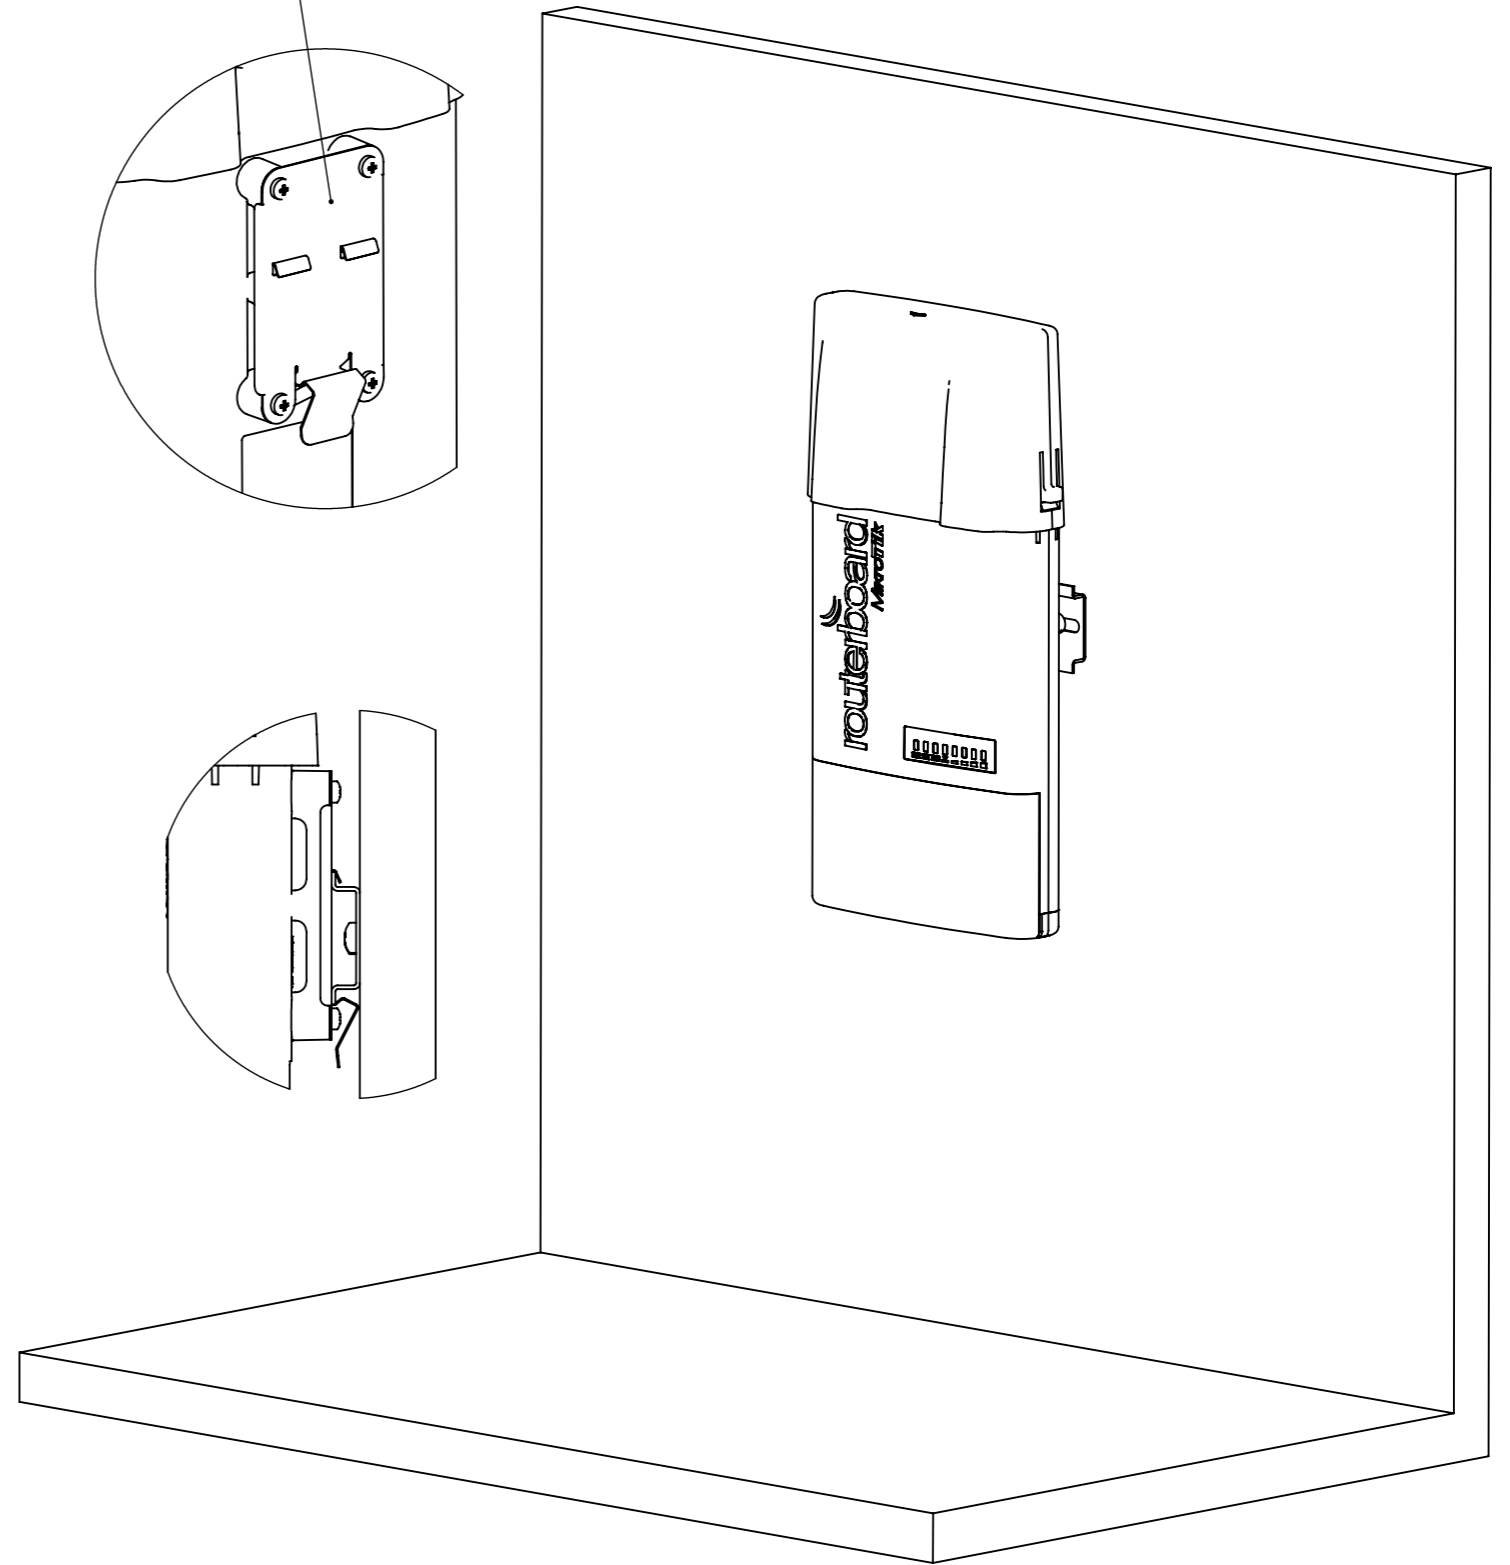

PRODUCT DIMENSIONS

BaseBox 2, BaseBox5, BaseBox6, NetBox 5

DIMENSIONS ARE IN MILLIMETERS

Printed: 28.01.2020

TOP

routerboard
MikroTik

BOTTOM

Din rail bracket

PRODUCT OUTDOOR MOUNTING

BaseBox 2, BaseBox5, BaseBox6, NetBox 5

DIMENSIONS ARE IN MILLIMETERS

Printed: 28.01.2020