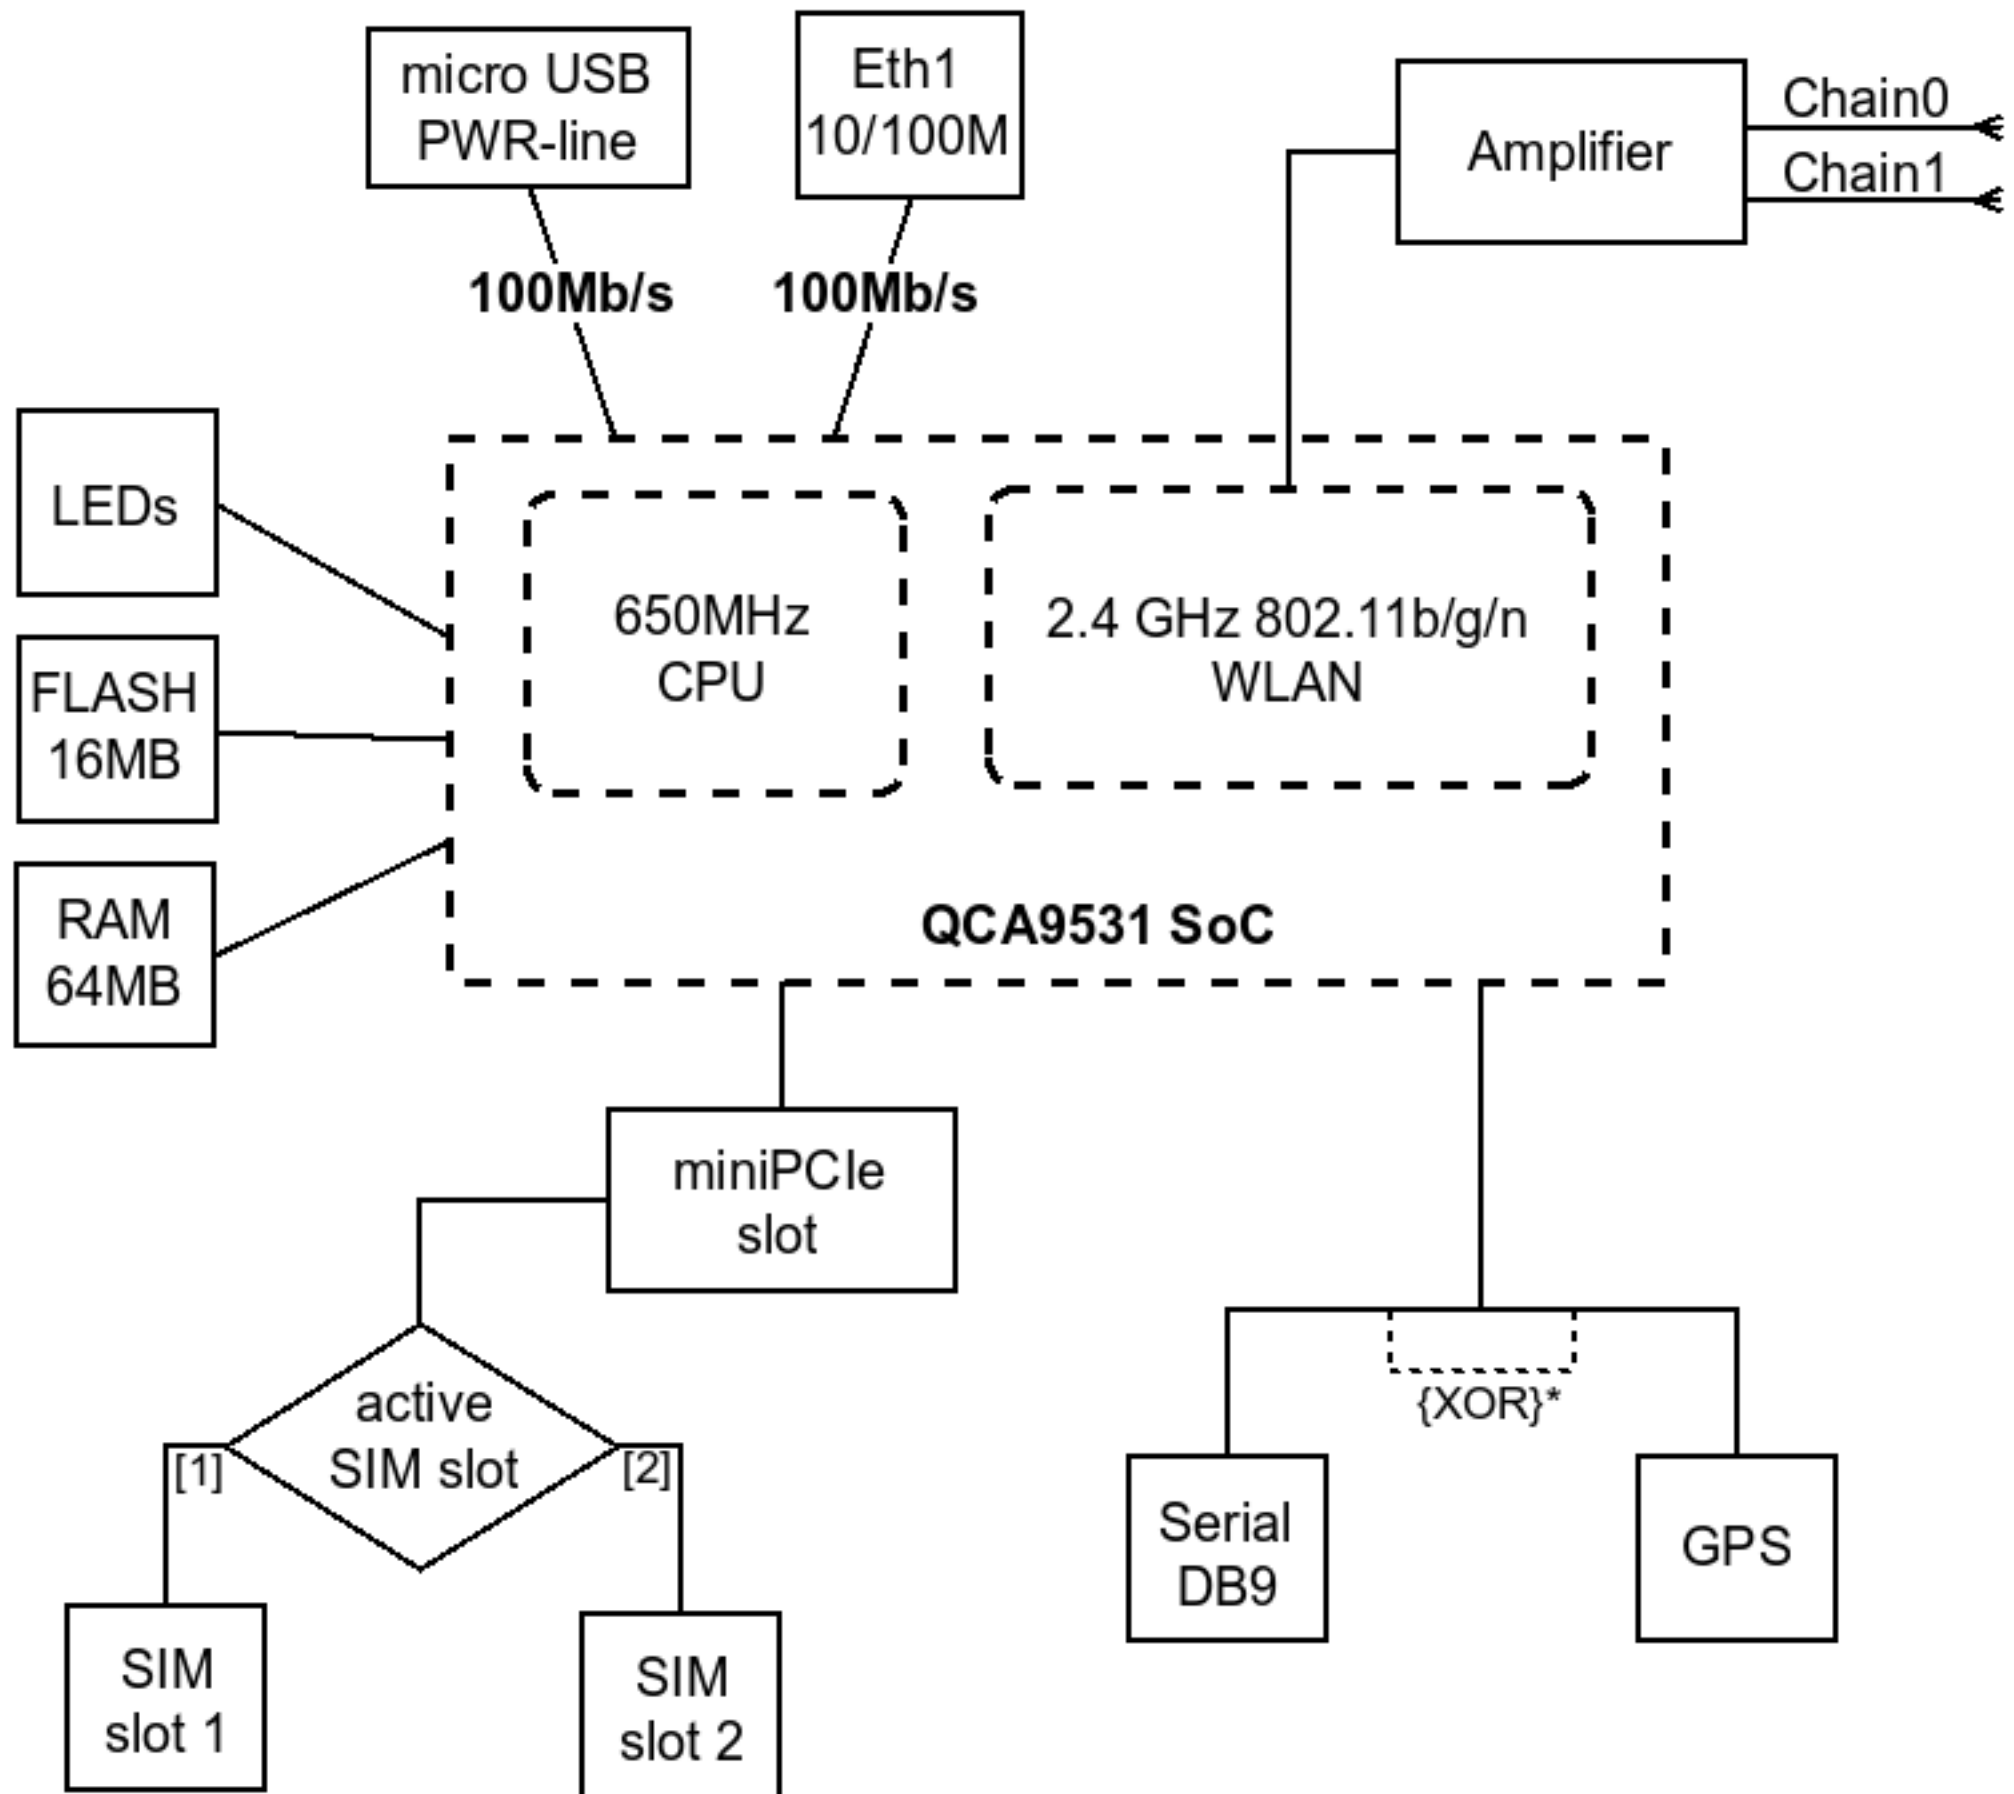

# LtAP mini (RB912R-2nD-LTm)

\* Only one instance can be used at the same time