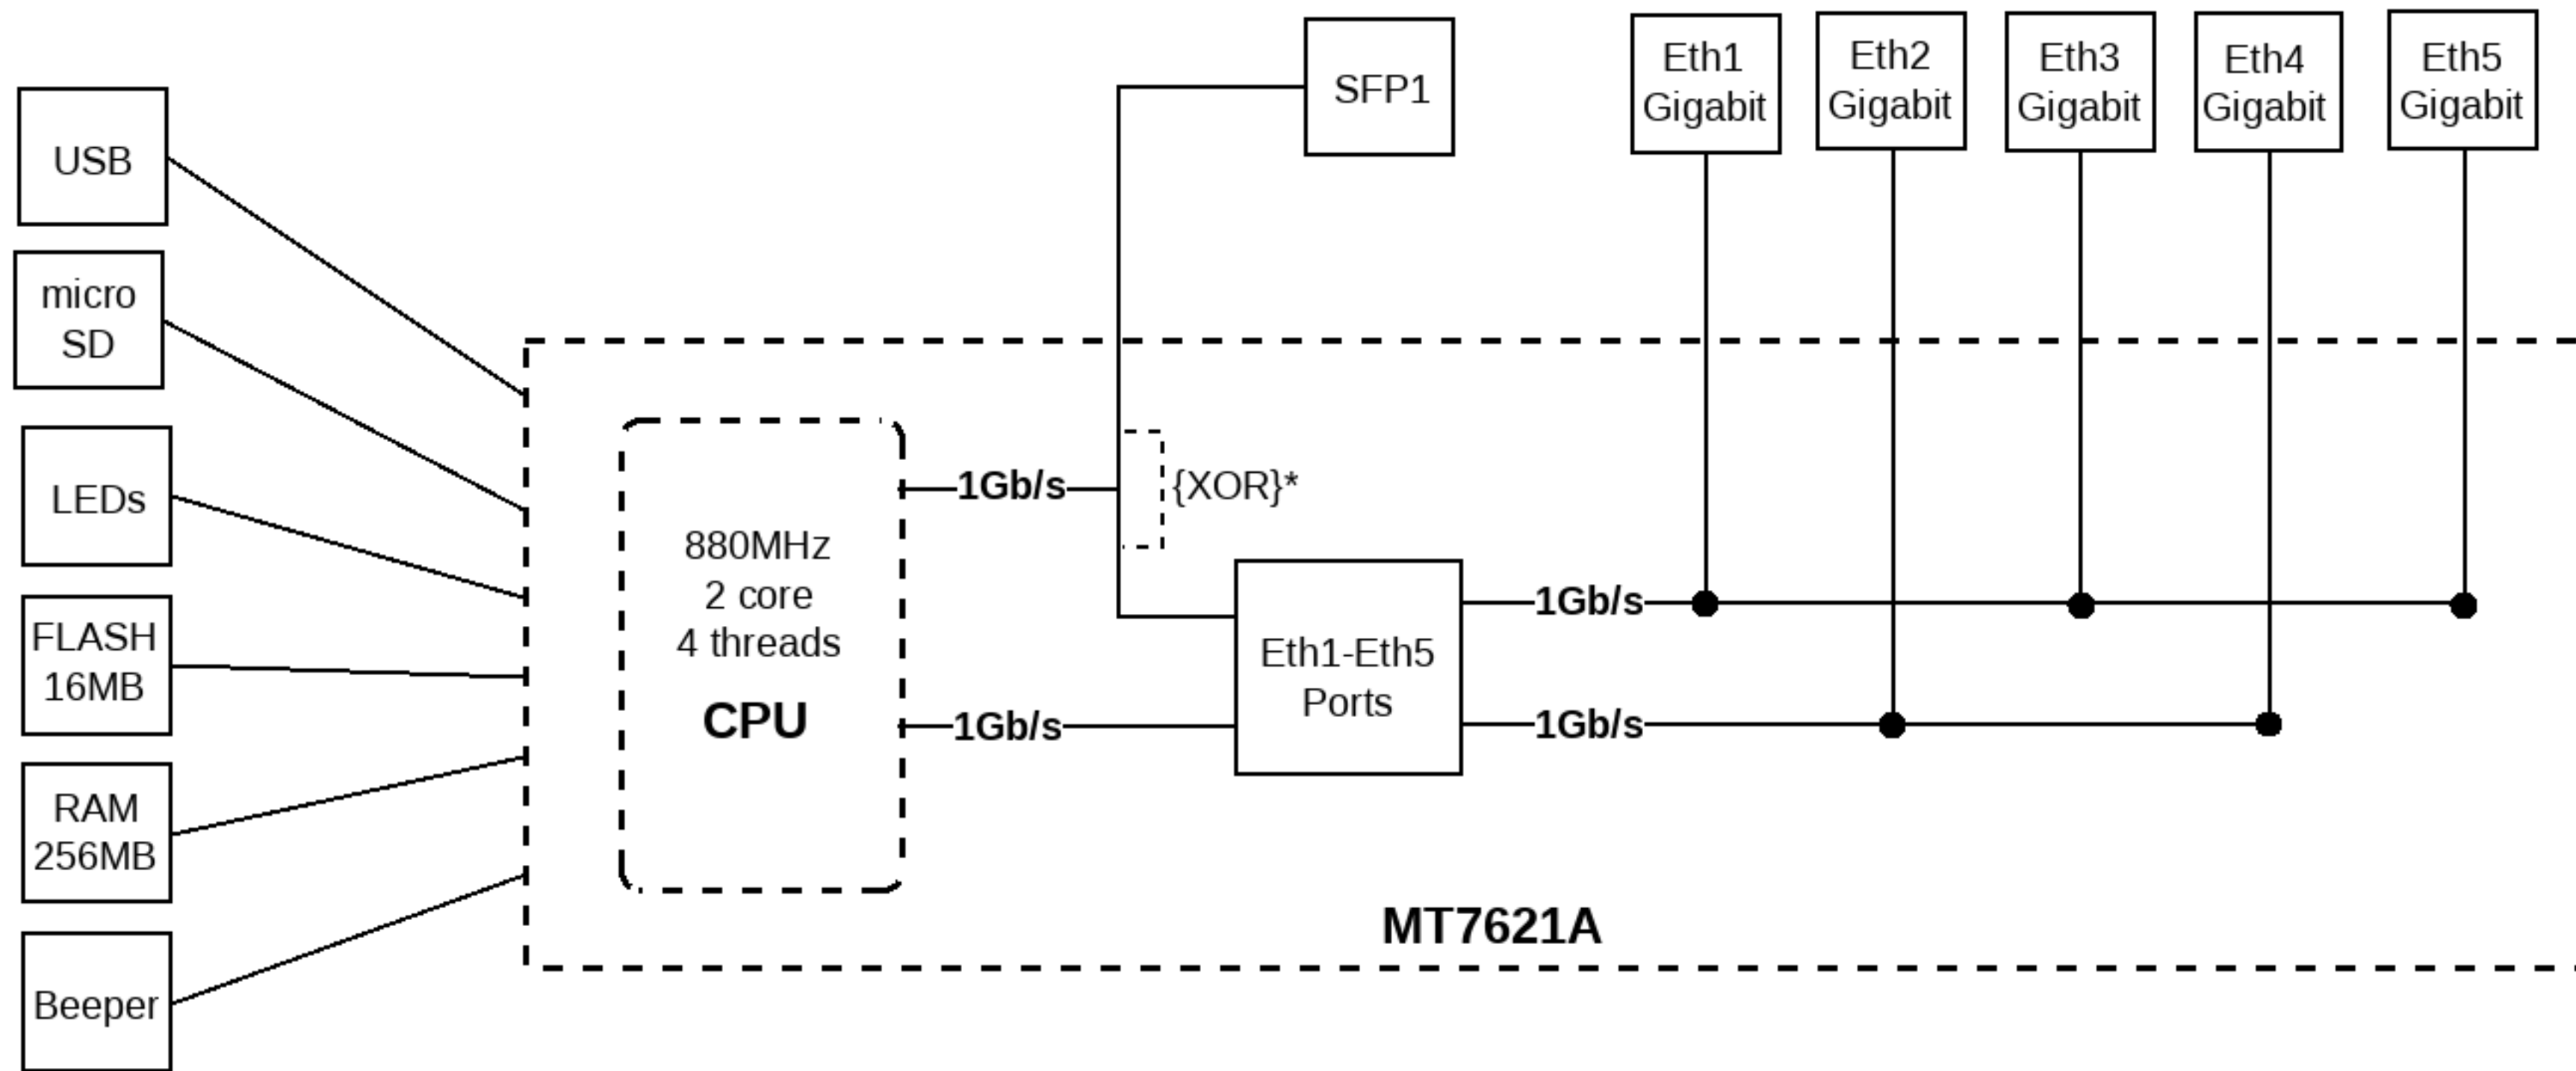

# hEX S (RB760iGS) \* with disabled switching

\* Ethernet ports have 2Gb/s aggregated lane to CPU until SFP module is inserted in SFP1