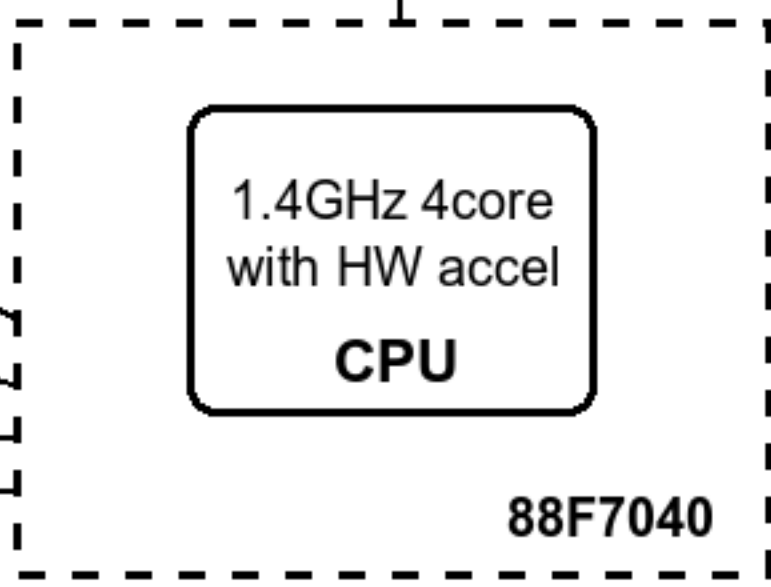

RB5009UPr+S+

PoE IN / OUT

10Gb/s
Full-Duplex

24-57 V

24-57 V