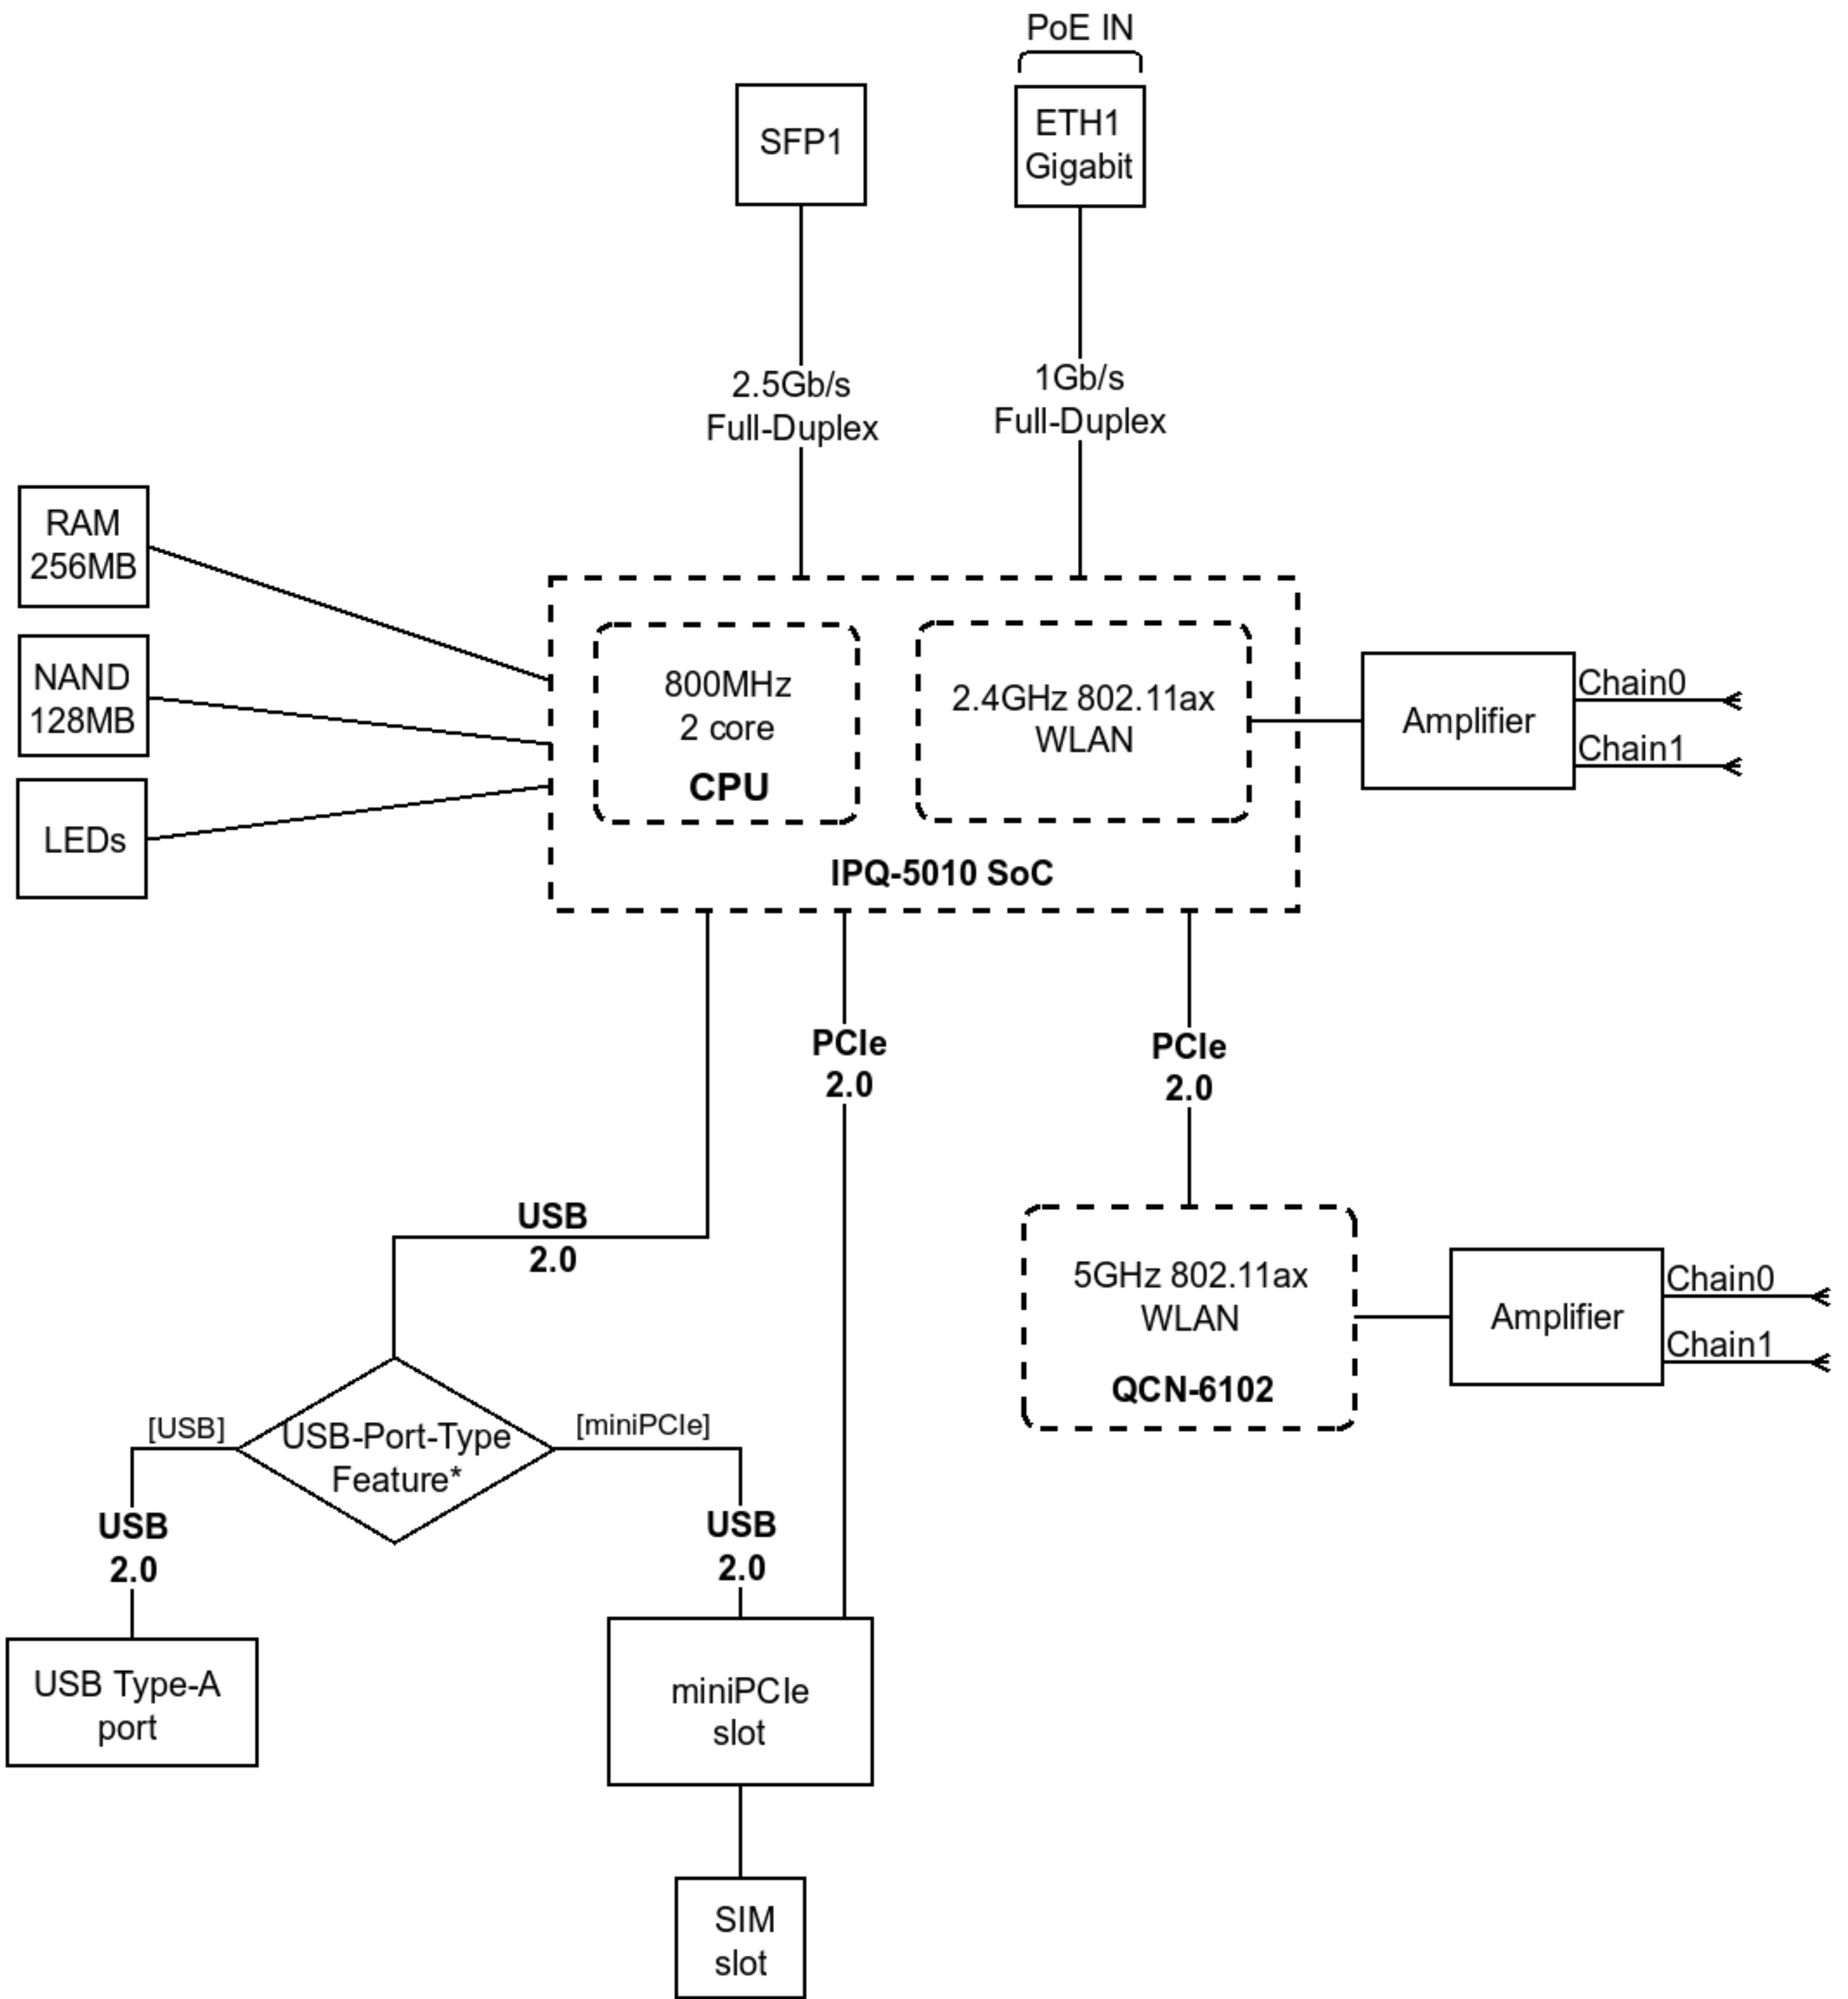

L23UGSR-5HaxD2HaxD

* USB lanes connect either to miniPCle slot or USB Type-A port