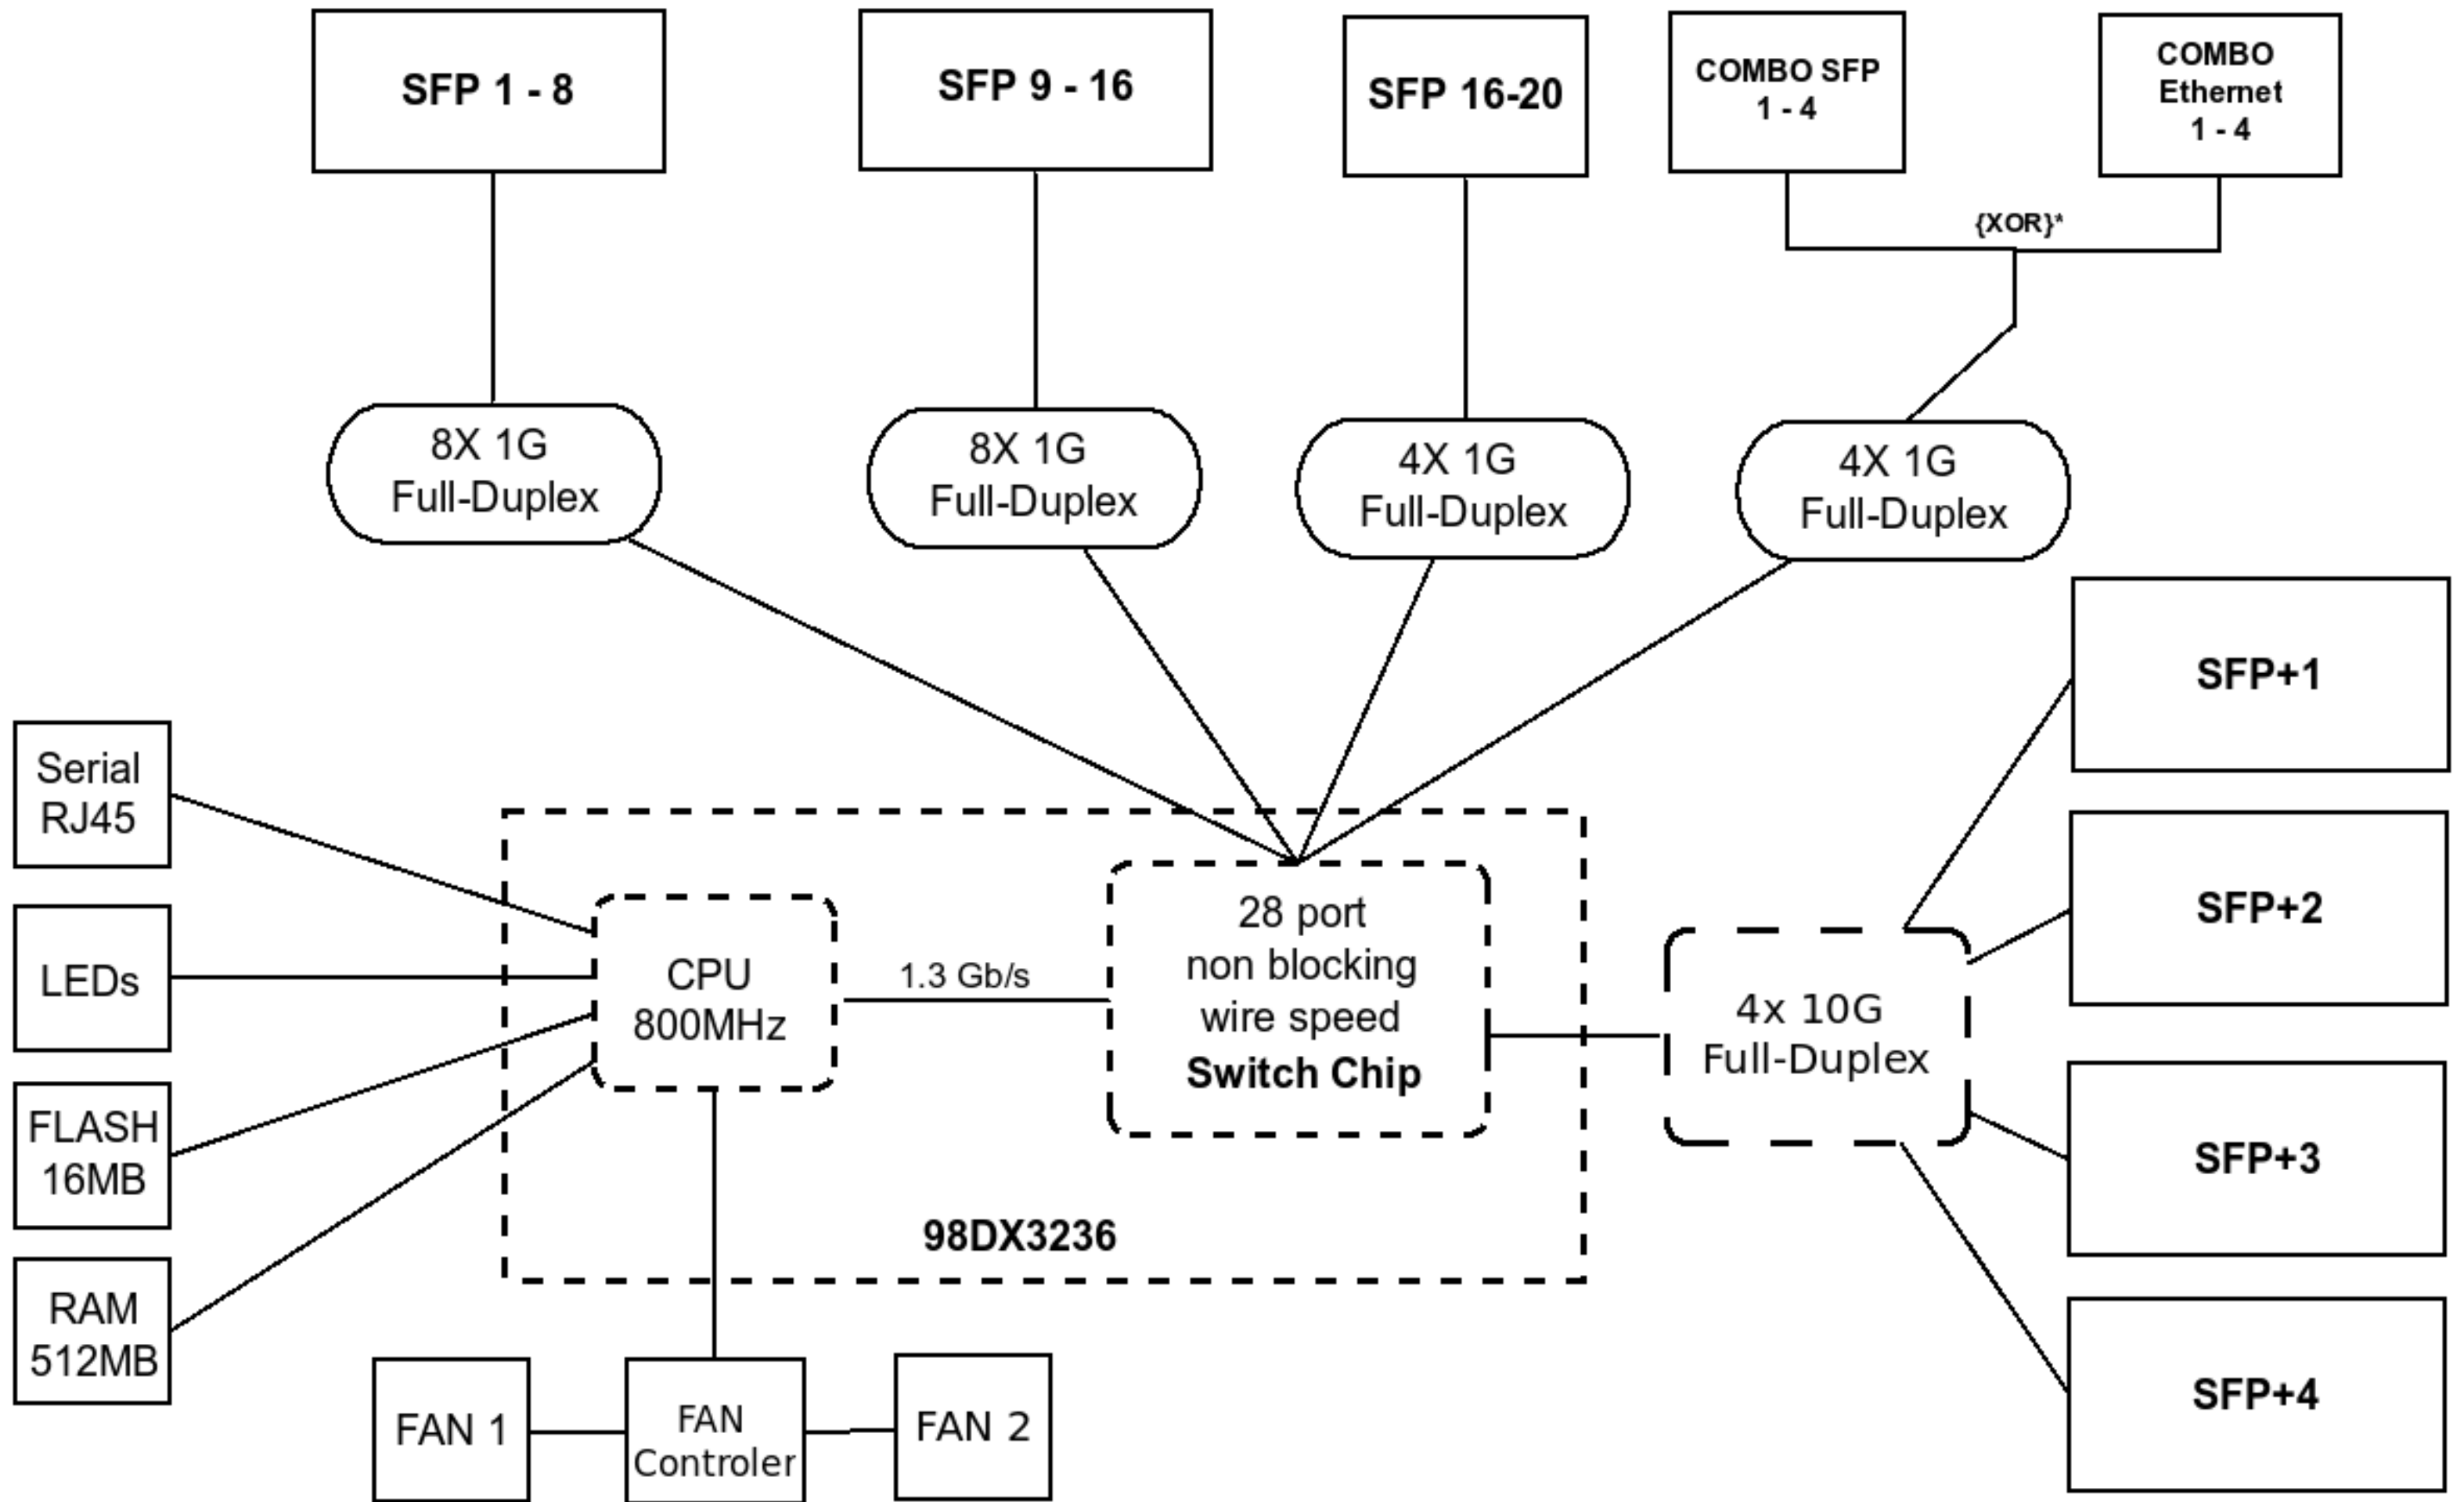

# CRS328-4C-20S-4S+RM

\* Combo ports allow using either SFP or Ethernet interface at the same time