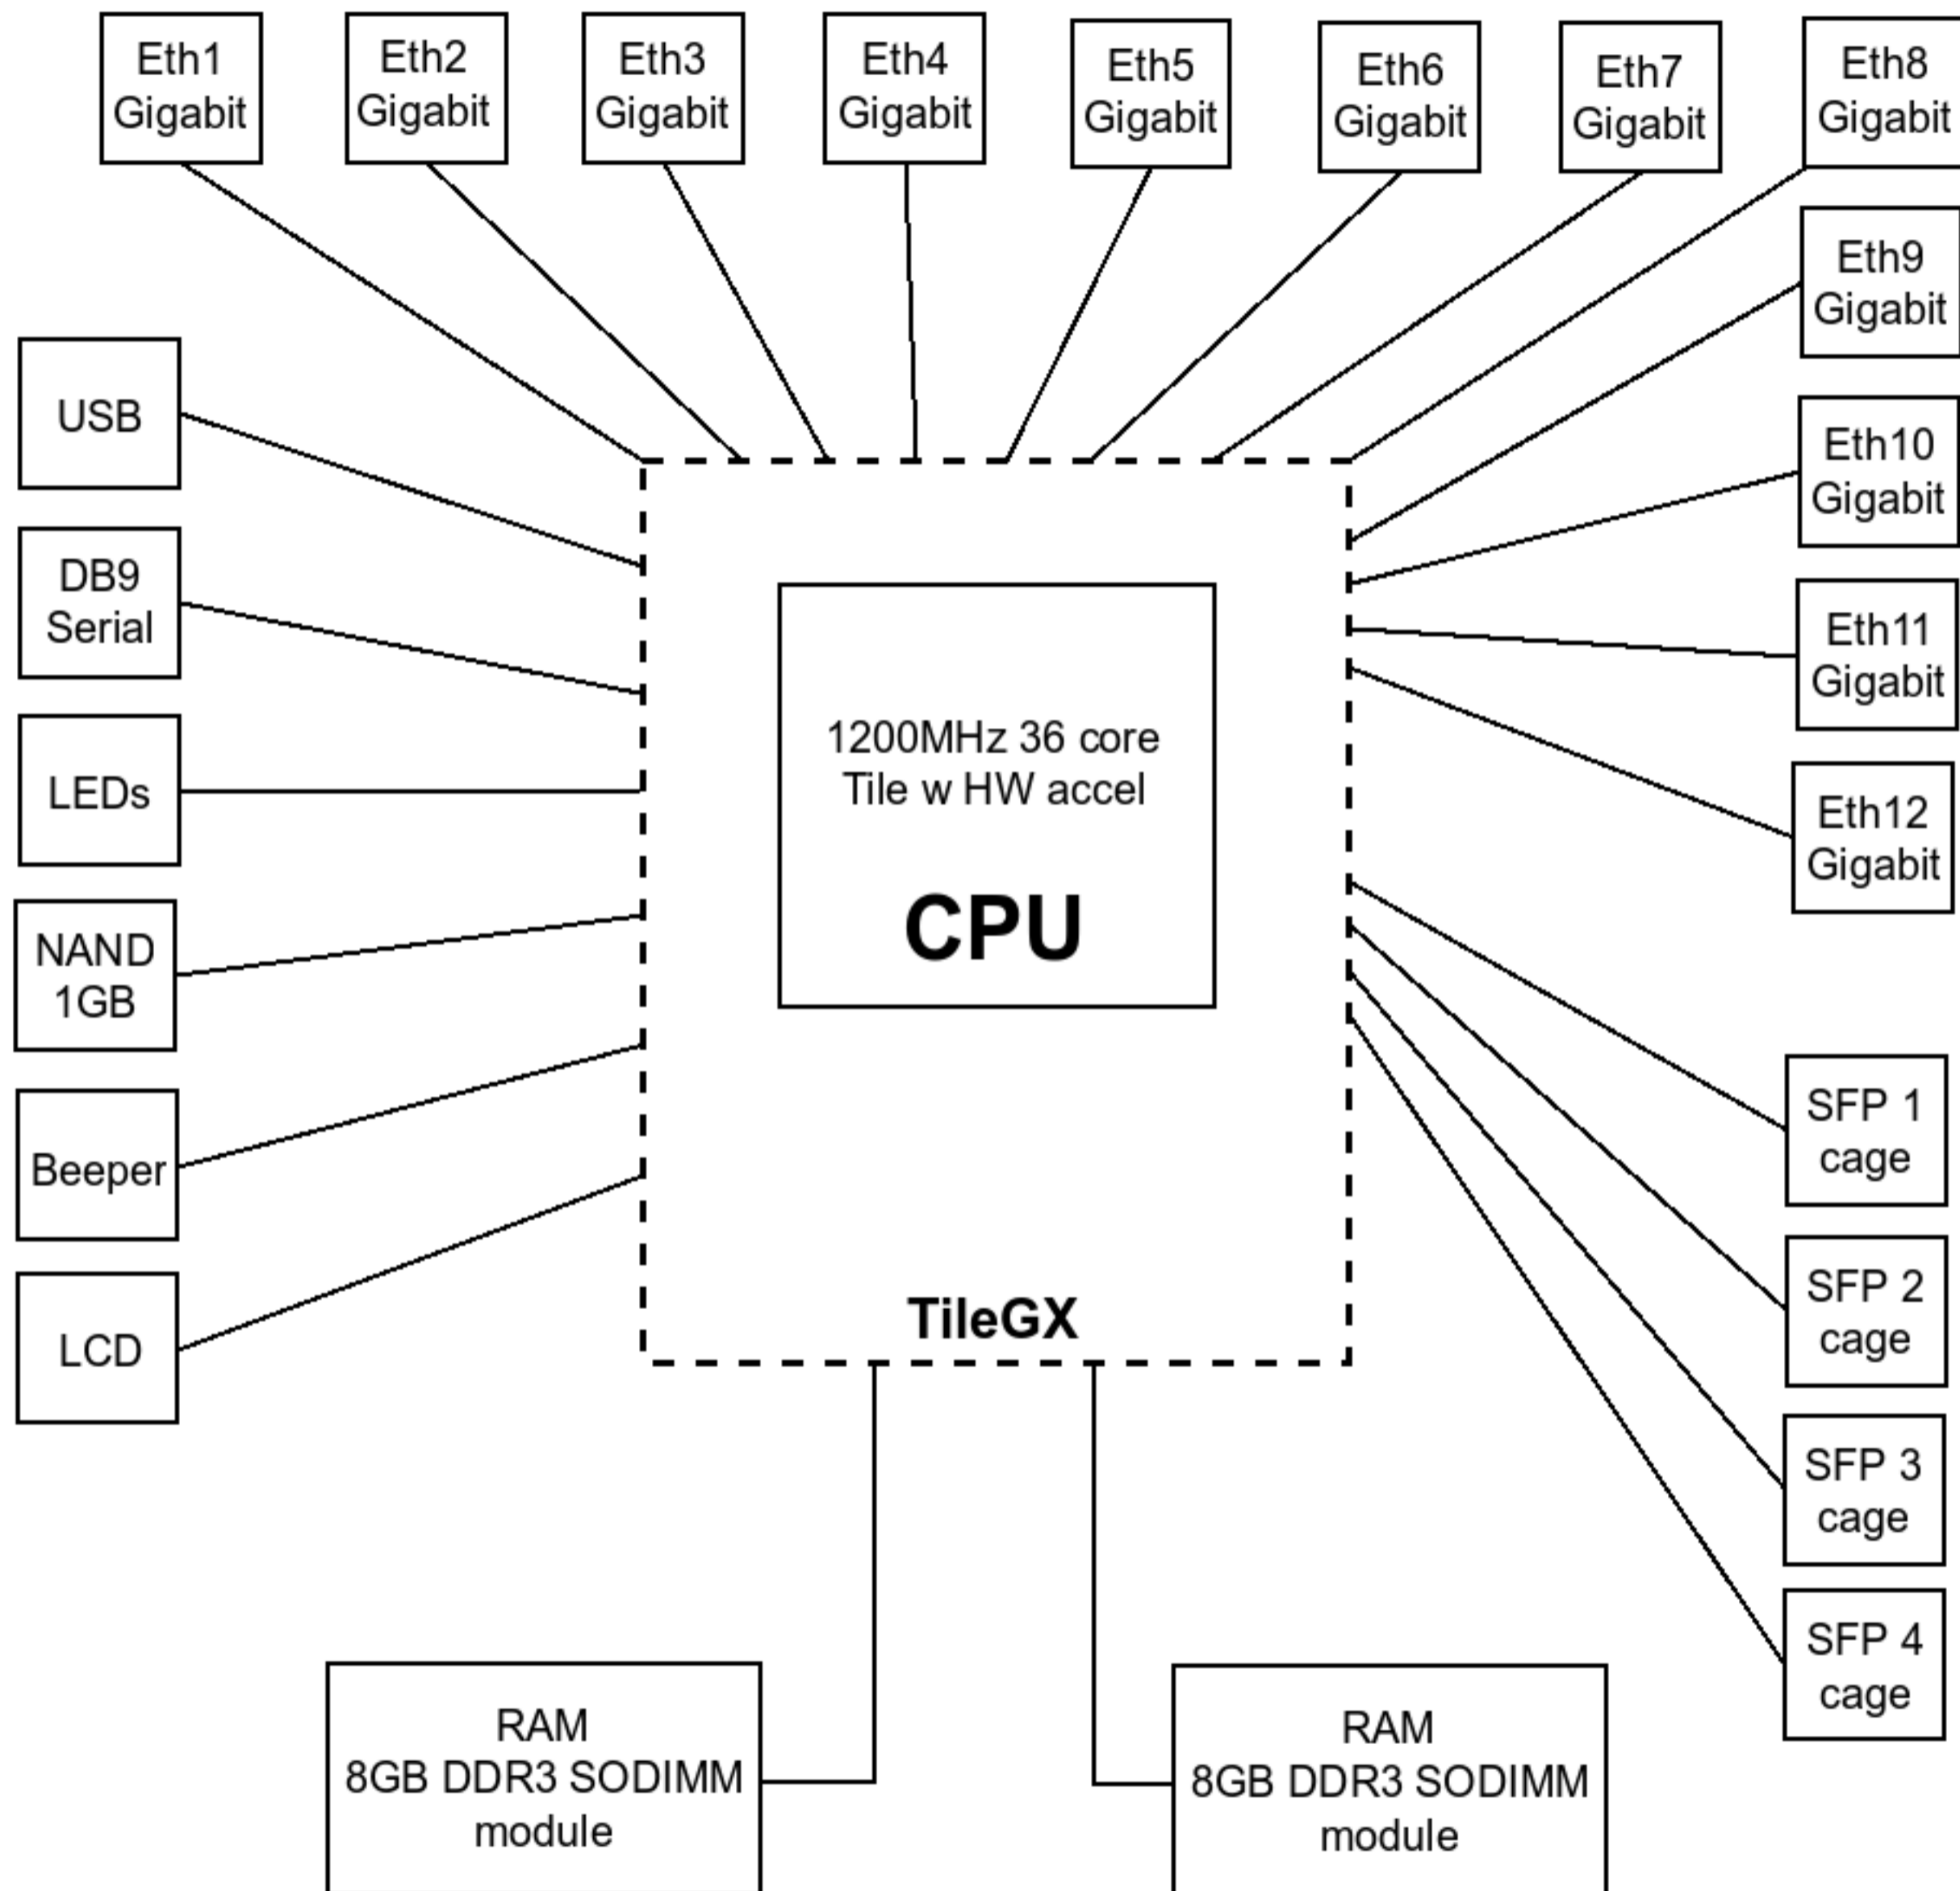

CCR1036-12G-4S-EM

* All ports directly connected to CPU (no ports are shared)