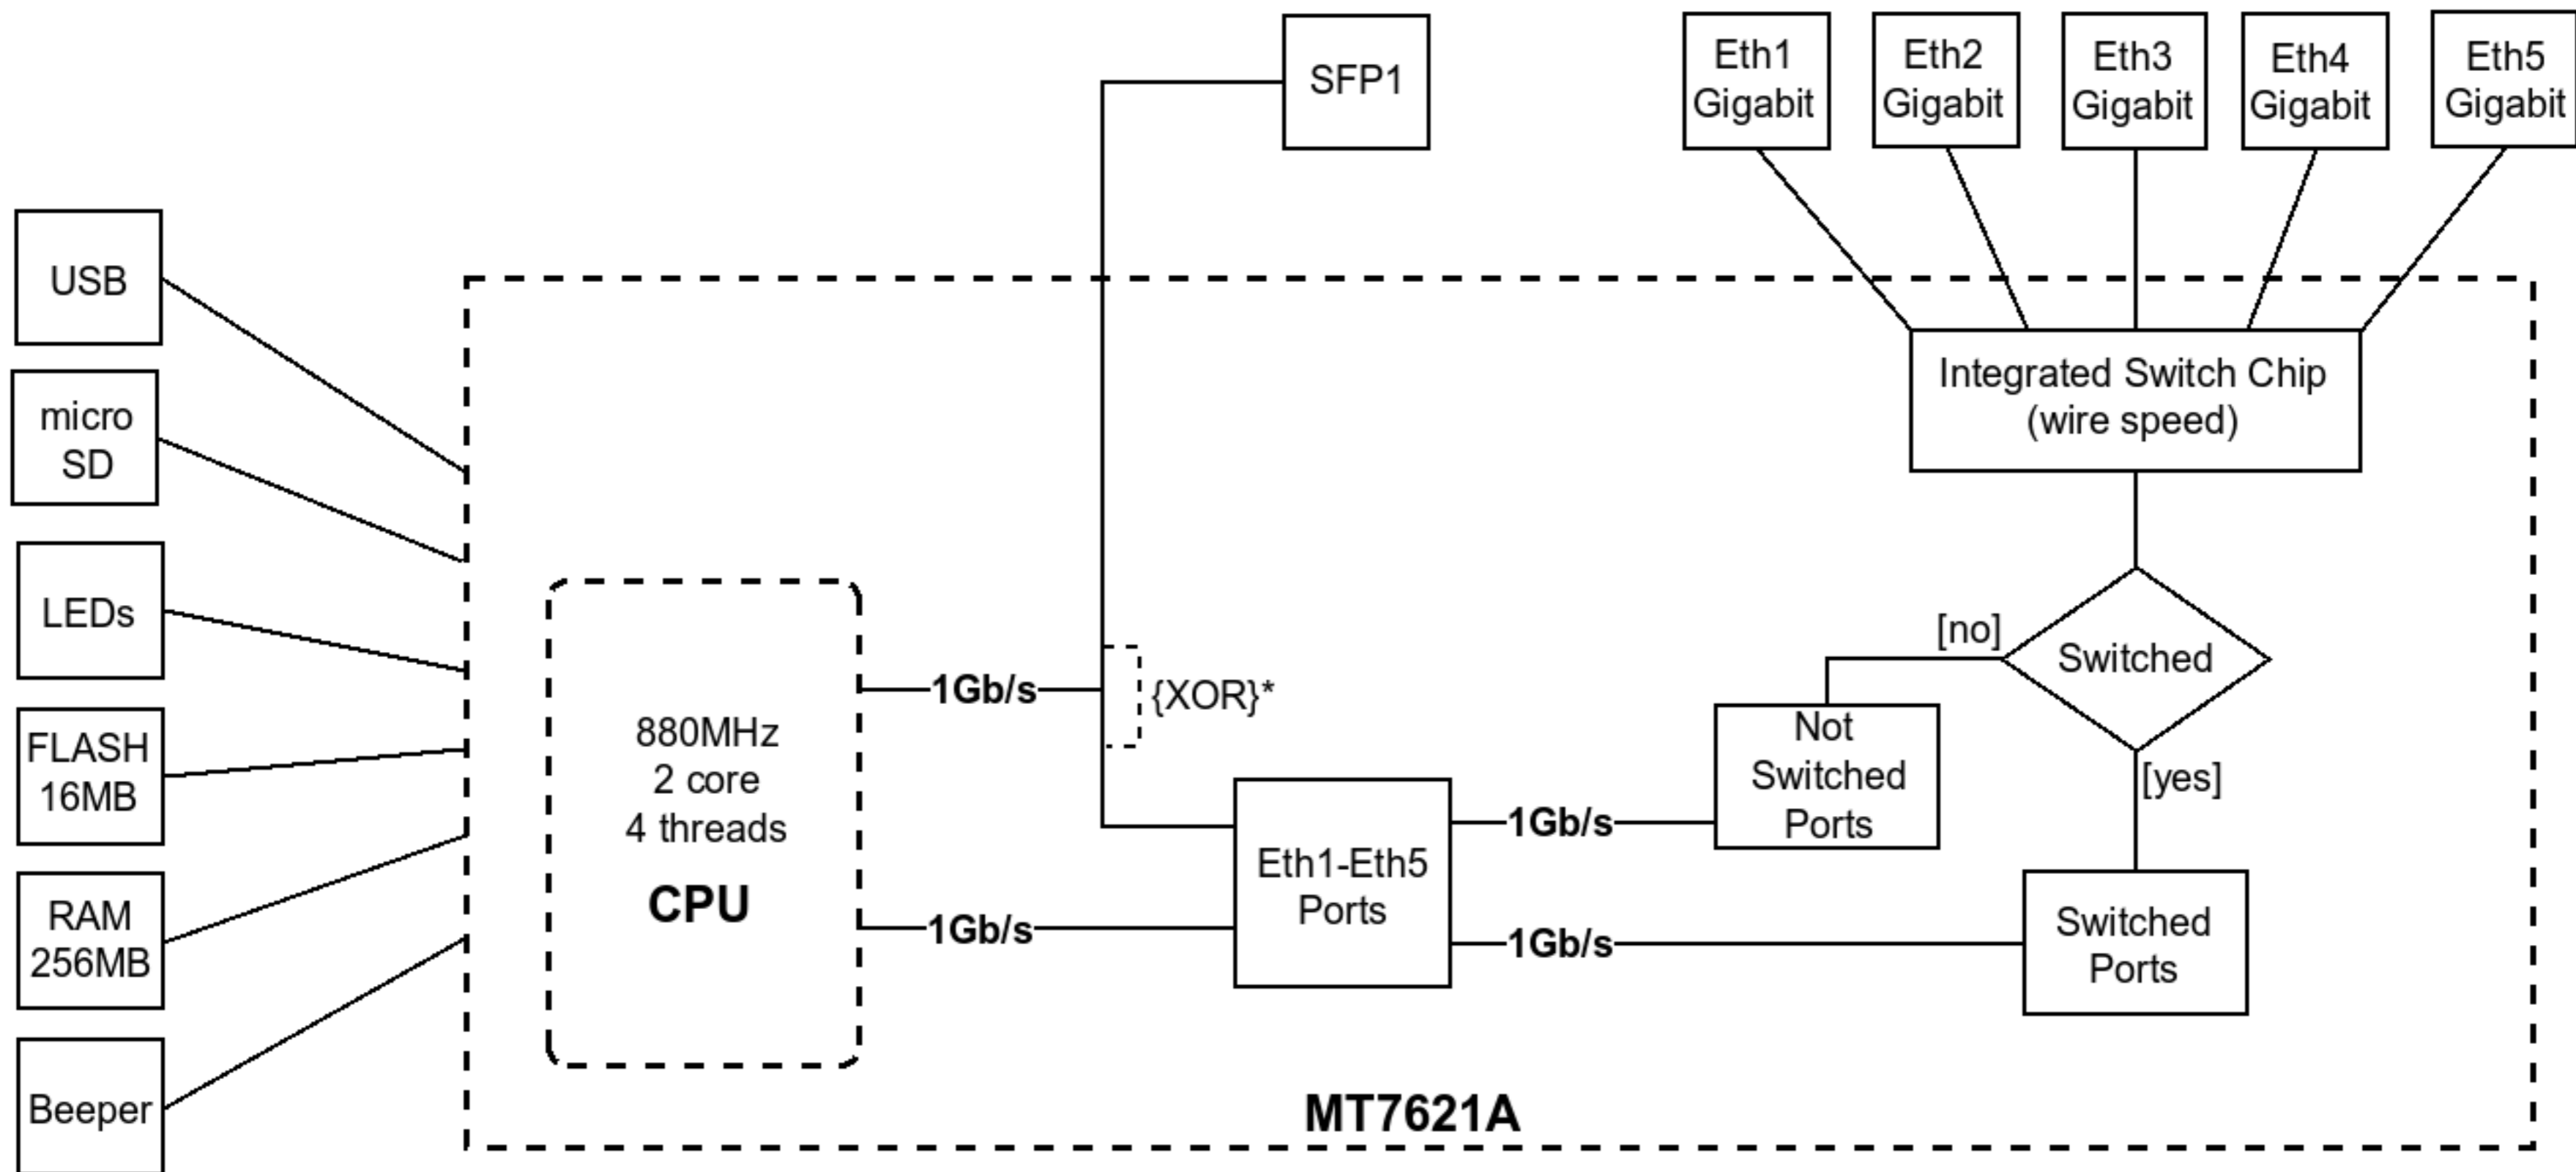

hEX S (RB760iGS) \* with enabled switching

\* Ethernet ports have 2Gb/s aggregated lane to CPU until SFP module is inserted in SFP1