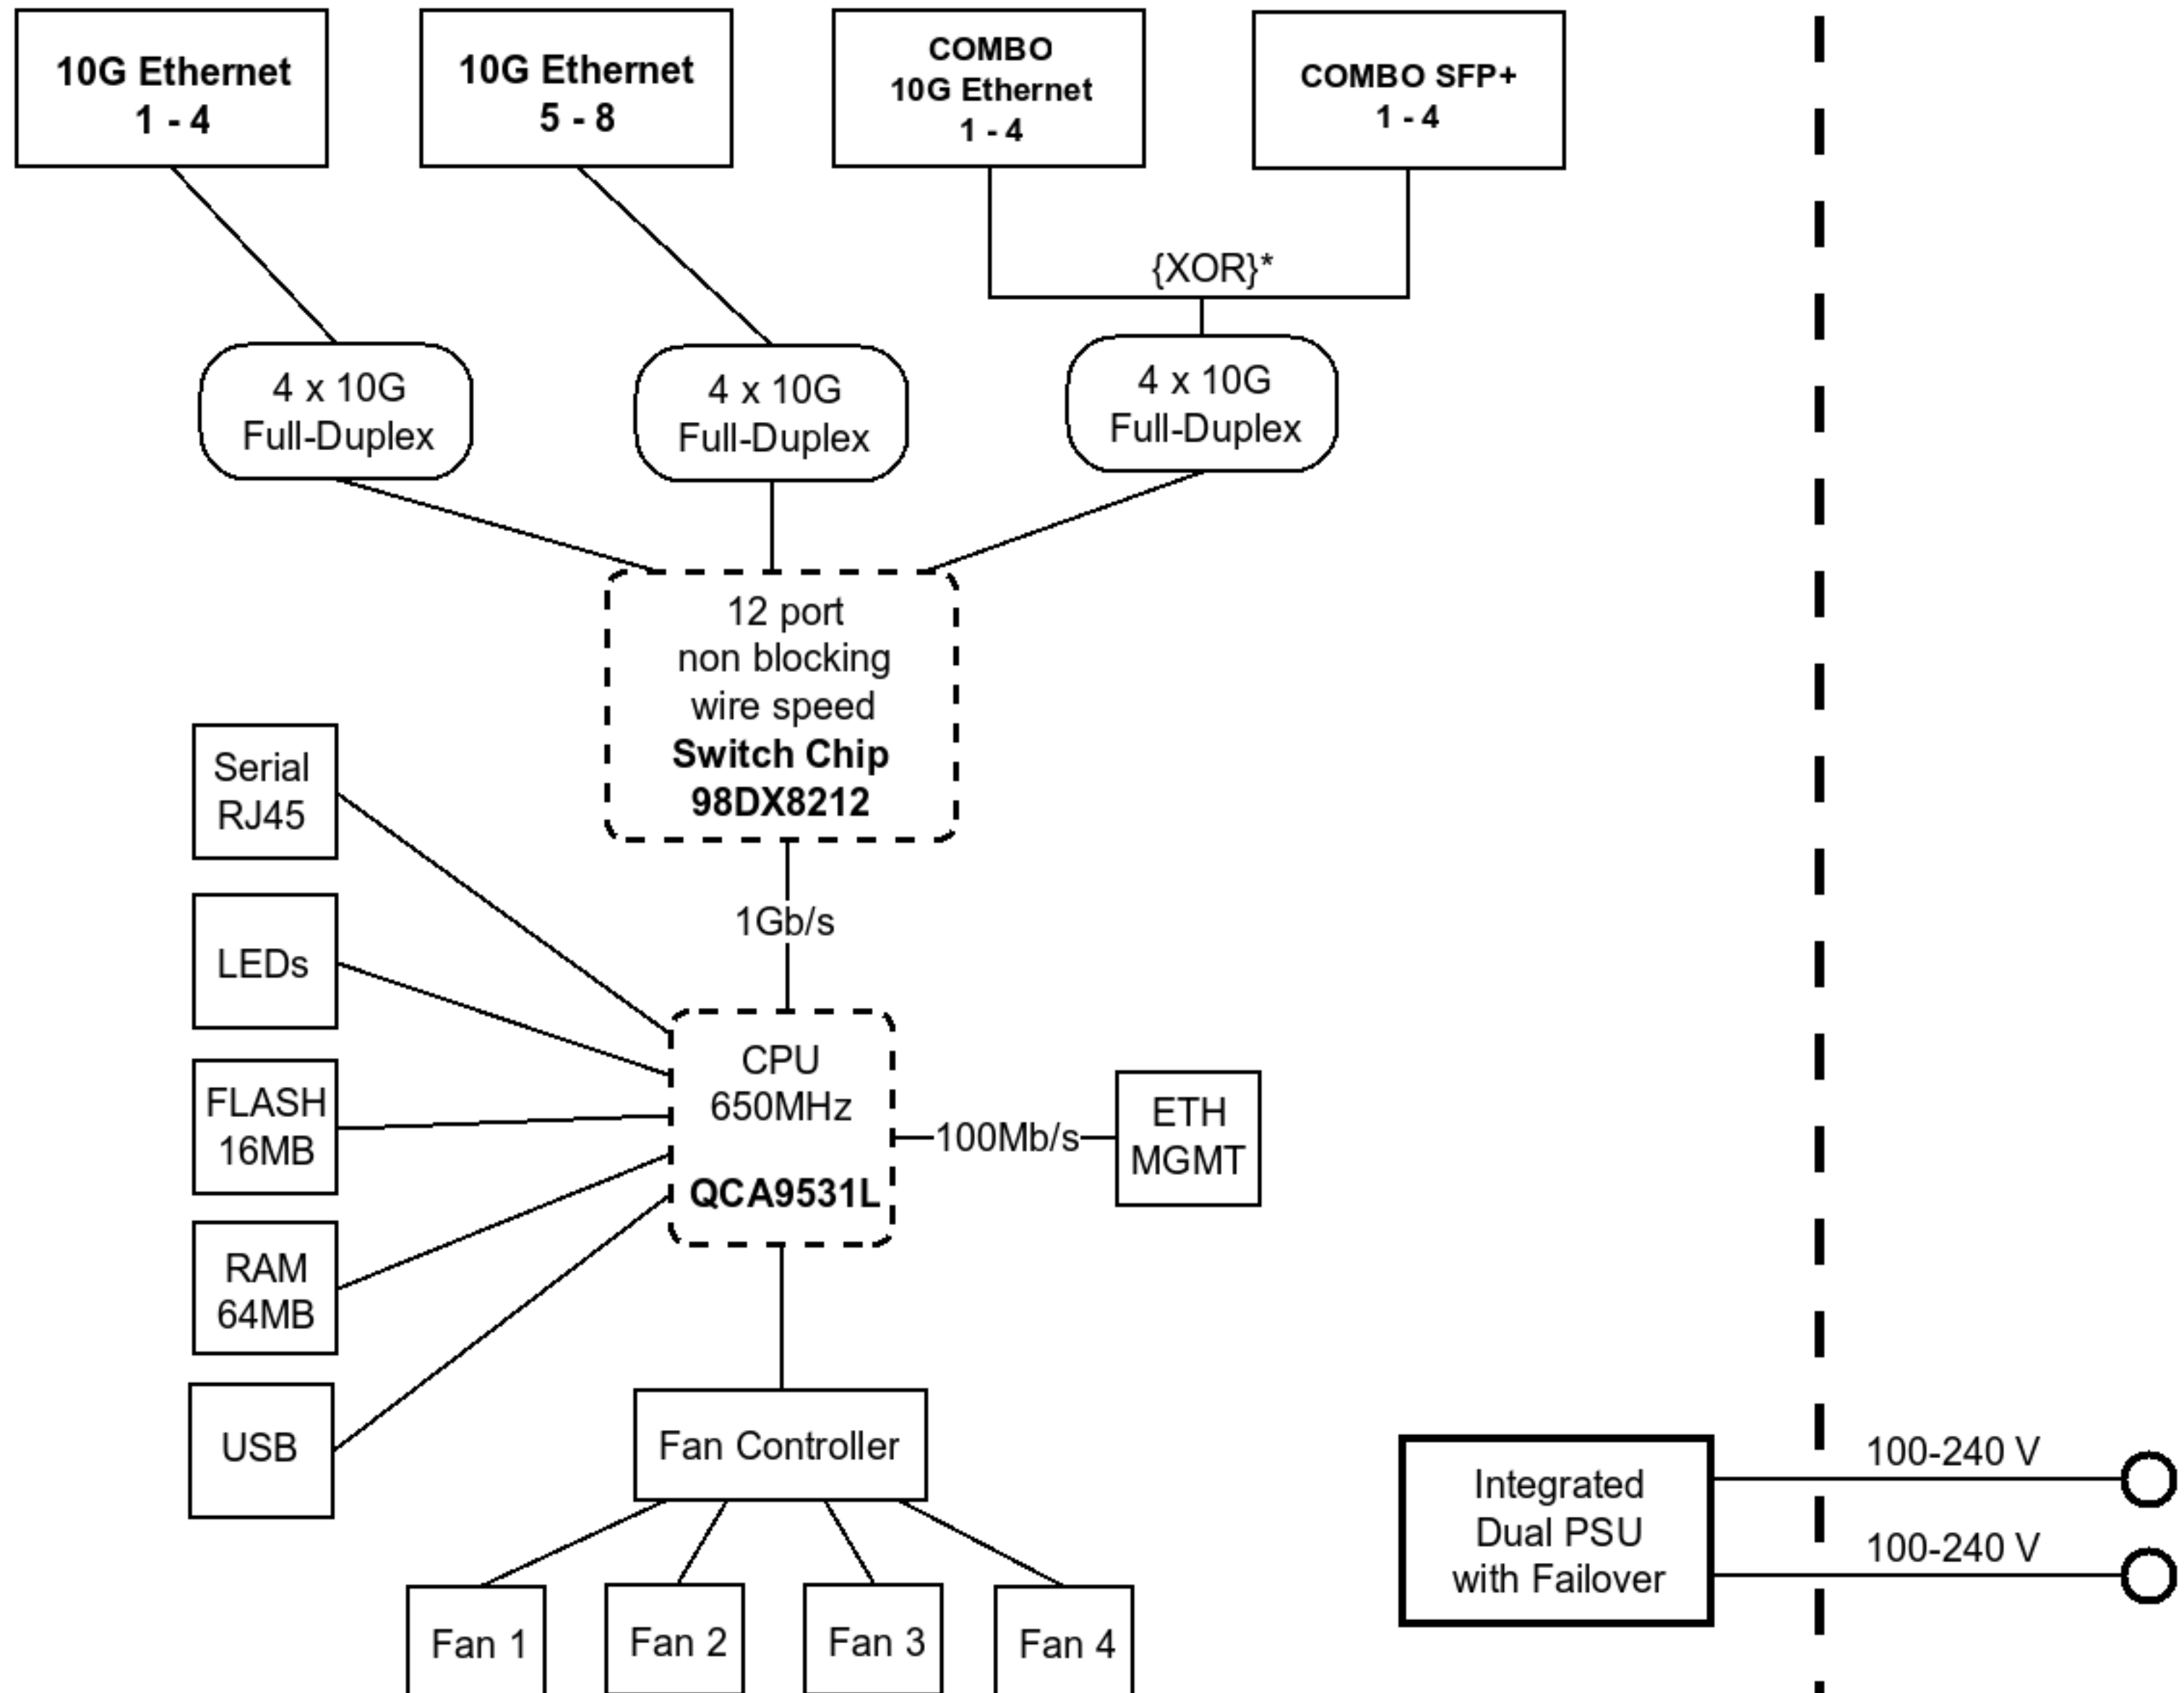

CRS312-4C+8XG-RM

* Combo ports allow using either 10G Ethernet or SFP+ interface at the same time